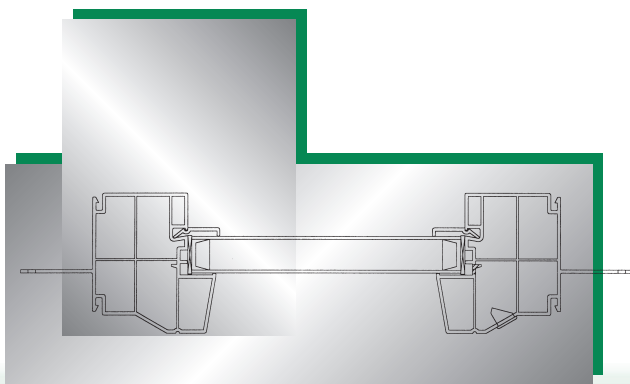

Platinum

by Western Window

220P PICTURE WINDOW

Features

- Beveled frame
- Specially formulated, maintenance free vinyl
- Multi-hollow profile
- 3/4" overall insulating glass
- Pre-punched nail fin with welded corners
- Interior glazed
- Dedicated frame with recessed glazing

Options

5/8" flat grid or 1" euro grid
Custom grid patterns
White or almond frame colors available
Mulling capabilities
Snap on frame accessories such as brickmold and "J" channel*
Glass options such as obscure and tints*
Full line of half round, quarter round, ellipse top, and extended leg shapes available*
T-Bar for Multi Lites
Integral Flush Fin for Retrofit applications