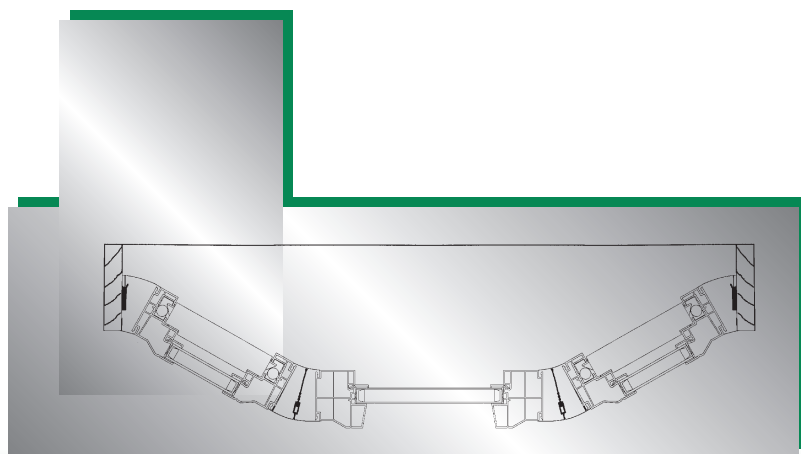

*For a complete list of options consult your Western Window representative.